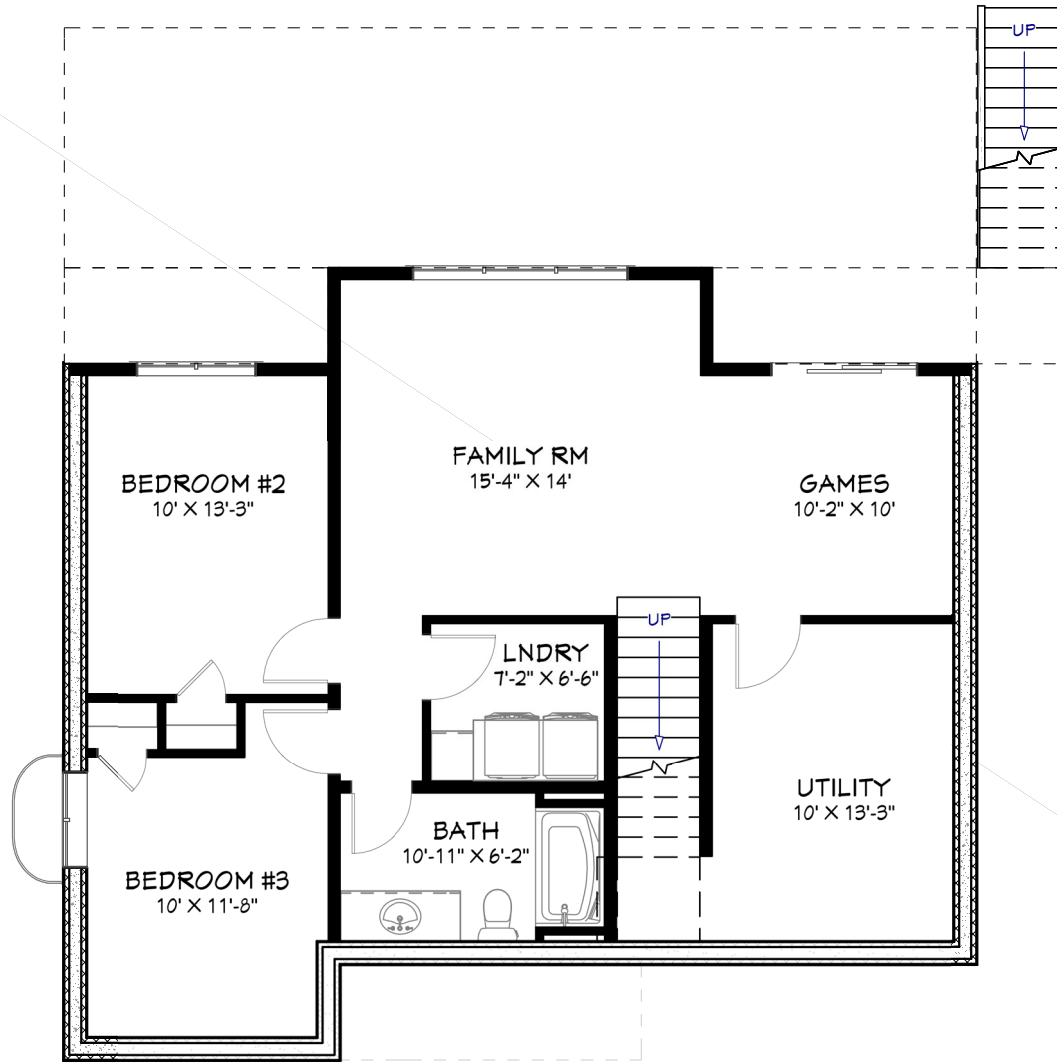

DIMENSIONS

Width: 42'
Depth: 41'

SUMMER 2026

SQUARE FOOTAGE

Walkout Basement: 913 sq.ft.
Main Floor: 1,060 sq.ft.
Total Living Area: **1,973 sq.ft.**

WALKOUT BASEMENT

Visit our website for more information
www.linwoodhomes.com

Designs, Images & Plans © Linwood Homes Ltd.

DIMENSIONS

Width: 42'
Depth: 41'

SUMMER 2026

SQUARE FOOTAGE

Walkout Basement: 913 sq.ft.
Main Floor: 1,060 sq.ft.
Total Living Area: **1,973 sq.ft.**

MAIN FLOOR

Visit our website for more information
www.linwoodhomes.com