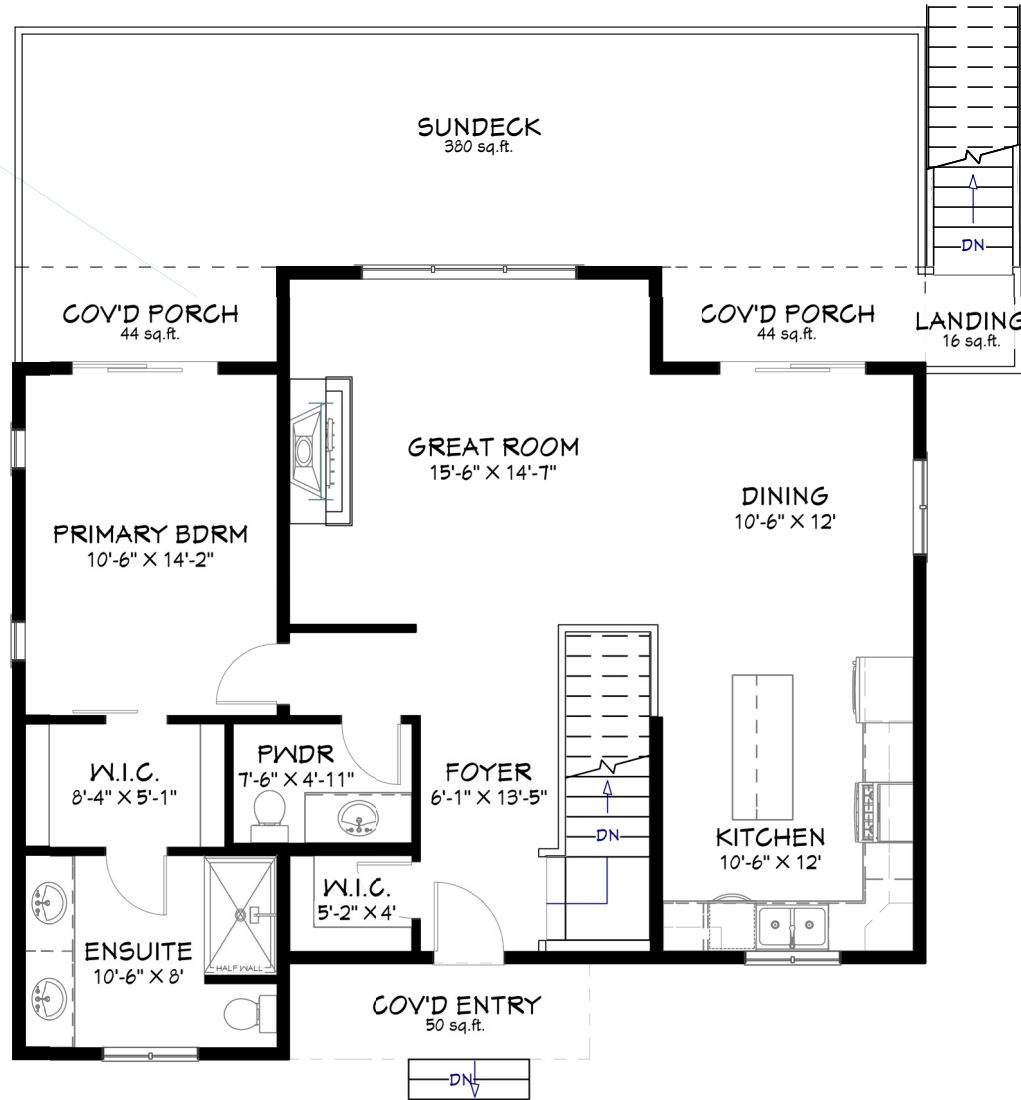

DIMENSIONS

Width: 42'
Depth: 41'

SUMMER 2026

SQUARE FOOTAGE

Walkout Basement: 913 sq.ft.
Main Floor: 1,060 sq.ft.
Total Living Area: **1,973 sq.ft.**

WALKOUT BASEMENT

Visit our website for more information
www.linwoodhomes.com

Designs, Images & Plans © Linwood Homes Ltd.

DIMENSIONS

Width: 42'
Depth: 41'

SUMMER 2026

SQUARE FOOTAGE

Walkout Basement: 913 sq.ft.
Main Floor: 1,060 sq.ft.
Total Living Area: **1,973 sq.ft.**

MAIN FLOOR

Visit our website for more information
www.linwoodhomes.com